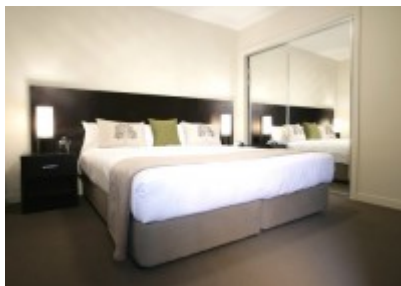

### Studio Apartment

**Single Room:** Queen Bed  
**Double Room:** King Bed  
**Twin Room:** 2 Single Beds

### One Bedroom Apartment

**Single Room:** Queen Bed  
**Double Room:** King Bed  
**Twin Room:** 2 Single Beds  
**Additional Person:** A\$40.00 per person per night

### Two Bedroom Apartment

**Bedding Configuration:** King Bed & Queen Bed or Queen Bed & 2 Single Beds  
**Additional Person:** A\$40.00 per person per night